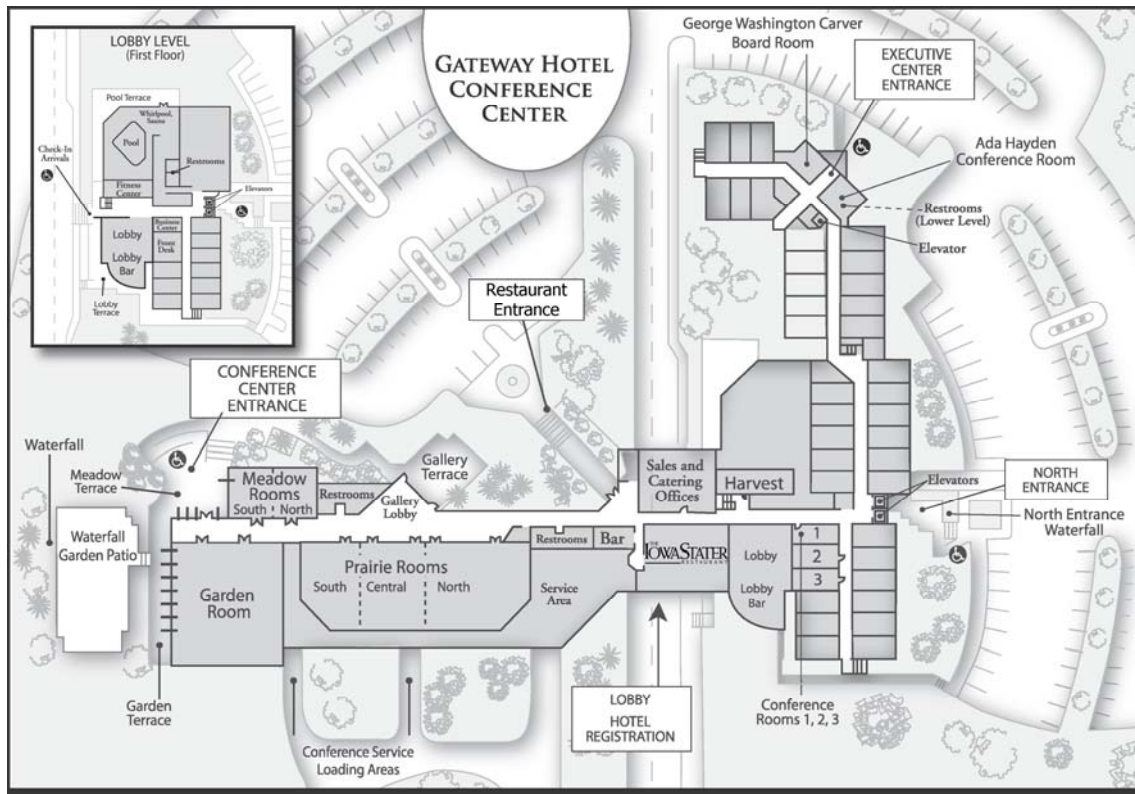

Map, Banquet Room & Outdoor Area Specifications

Room Name	Dimensions	SF	Seating	Standing Reception	Room Rental
Prairie Rooms	52' x 140' x 13.5'	7280	450	800	\$1275
Garden Room	54' x 77' x 15'	4389	200	400	\$800
Meadow Rooms	40' x 33' x 10'	1320	80	115	\$300
Lobby Bar	52' x 40'	1860	40	150	\$125
Garden Terrace	15' x 110'	1705	3	50	Included in Garden Rental
Waterfall Garden Patio	37' x 80'	2385	250	250	\$550