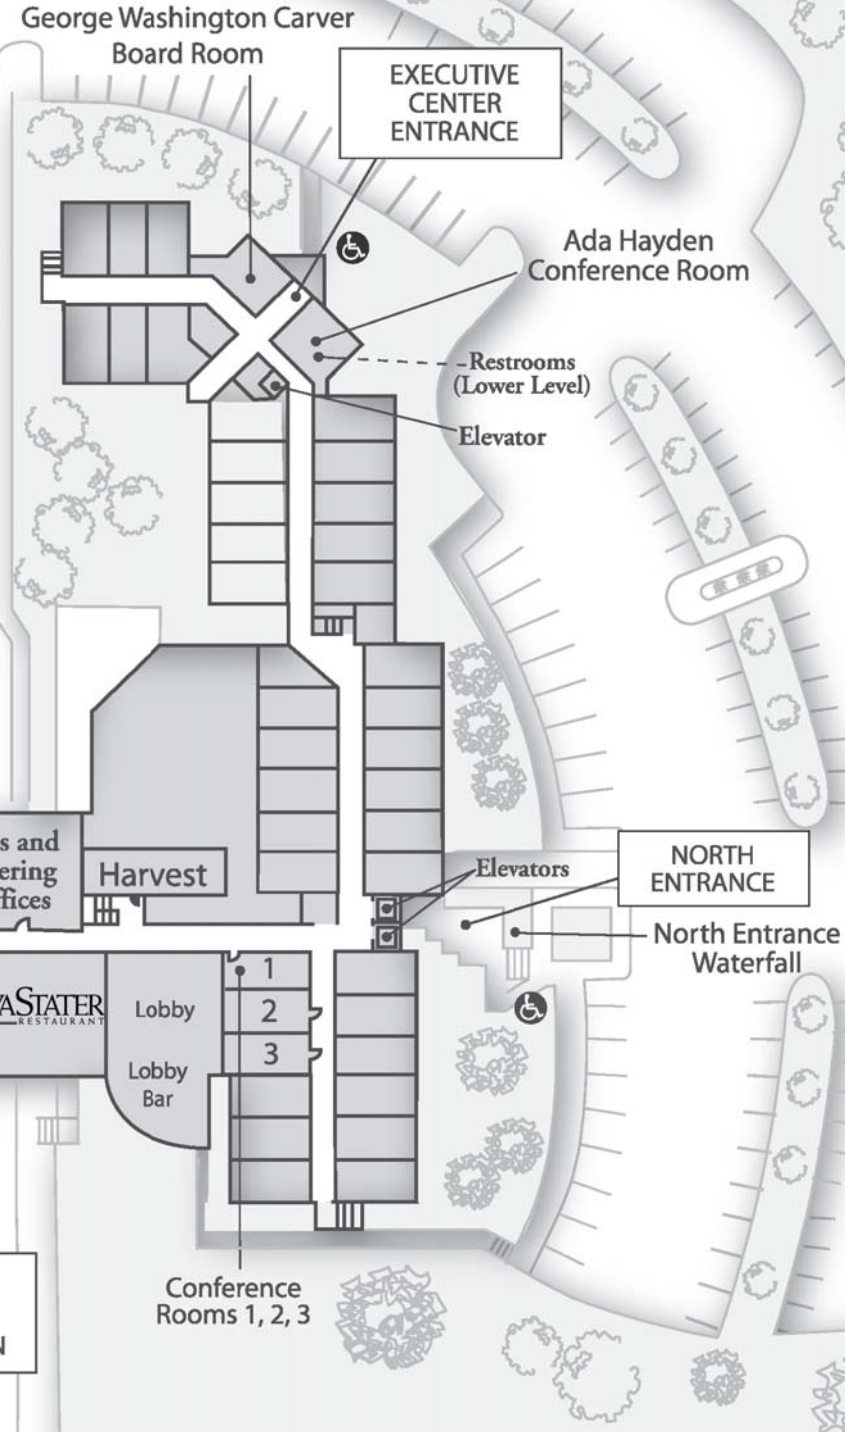

GATEWAY HOTEL CONFERENCE CENTER

CONFERENCE CENTER ENTRANCE

Restaurant Entrance

EXECUTIVE CENTER ENTRANCE

Ada Hayden Conference Room

Restrooms (Lower Level)

Elevator

NORTH ENTRANCE

North Entrance Waterfall

Sales and Catering Offices

Harvest

Elevators

Lobby

Lobby Bar

1

2

3

Conference Rooms 1, 2, 3

Restrooms

Bar

Service Area

THE IOWA STATER RESTAURANT

LOBBY HOTEL REGISTRATION

Conference Service Loading Areas

Garden Room

Prairie Rooms

South

Central

North

Restrooms

Gallery Lobby

Gallery Terrace