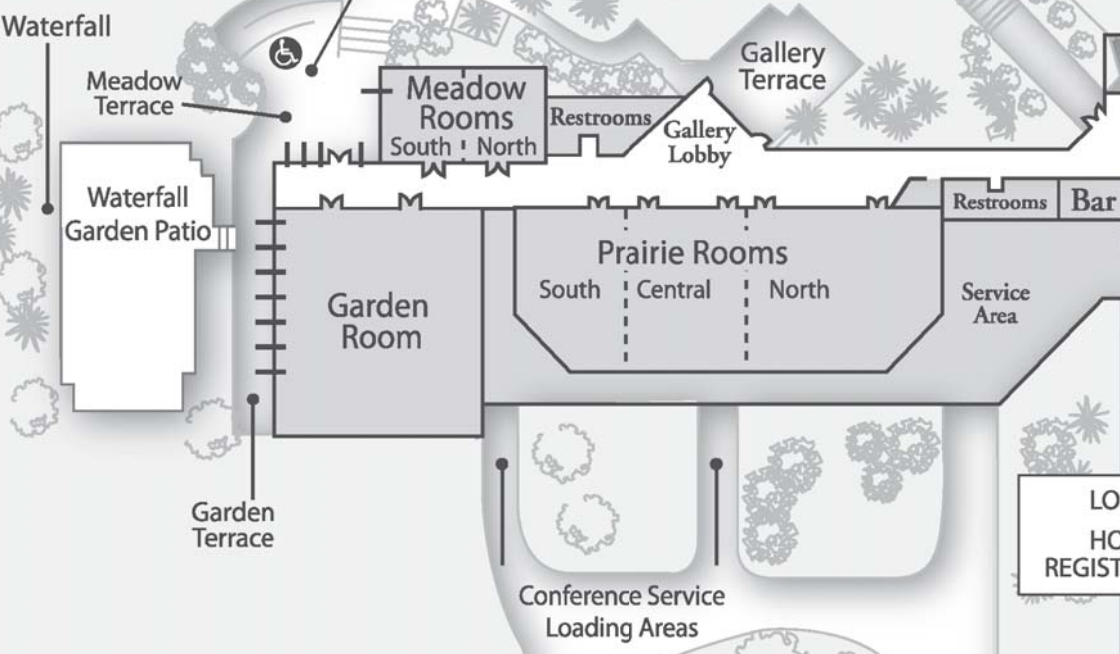

GATEWAY HOTEL CONFERENCE CENTER

CONFERENCE CENTER ENTRANCE

Restaurant Entrance

EXECUTIVE CENTER ENTRANCE

Ada Hayden Conference Room

Restrooms (Lower Level)

Elevator

NORTH ENTRANCE

North Entrance Waterfall

Sales and Catering Offices

Harvest

Elevators

Lobby

Lobby Bar

1

2

3

Conference Rooms 1, 2, 3

Restrooms

Bar

Service Area

THE IOWA STATER RESTAURANT

LOBBY HOTEL REGISTRATION

Conference Service Loading Areas

Garden Room

Prairie Rooms

South

Central

North

Restrooms

Gallery Lobby

Gallery Terrace